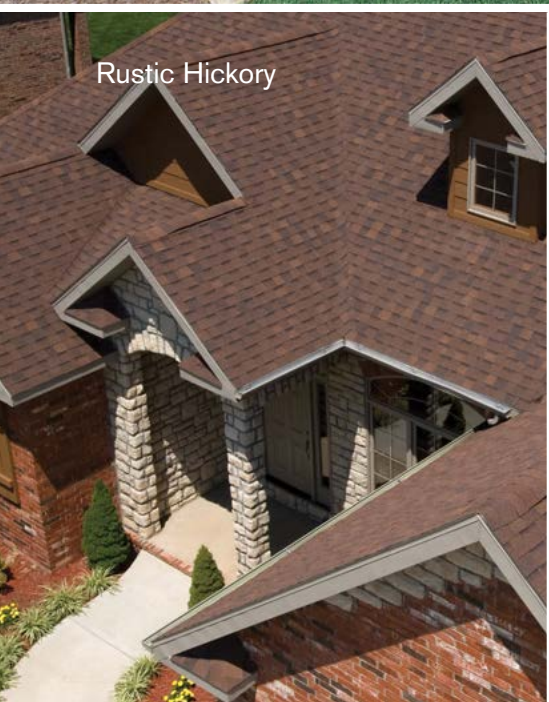

Glacier White

H

H

Weathered Wood

HP H

HP H

HP H