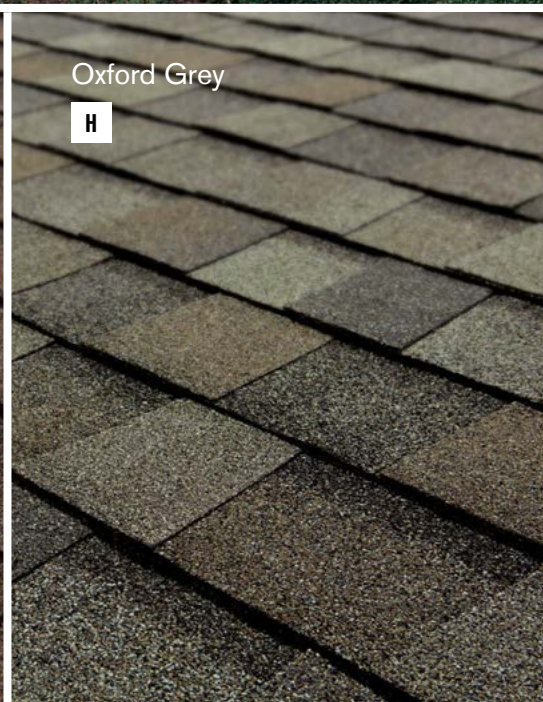

HERITAGE® CLASSIC COLORS COLLECTION

Symbols shown beside each color name denote product options and availability.

HP Heritage Premium Shingles **H** Heritage Shingles

Make your home a focal point with classic, traditional shades. With Classic Colors, choose from a selection of charming greys, elegant reds and earth tones to create a roof that complements your home's unique style.

Invest in curb appeal. Roofing is the highest return on investment for exterior remodeling projects, according to the NARI and National Association of REALTORS.

REALTOR® Mag, Dec. 2015, <http://www.tamko.com/realtormag-value>

H

H

HP

H

HP H