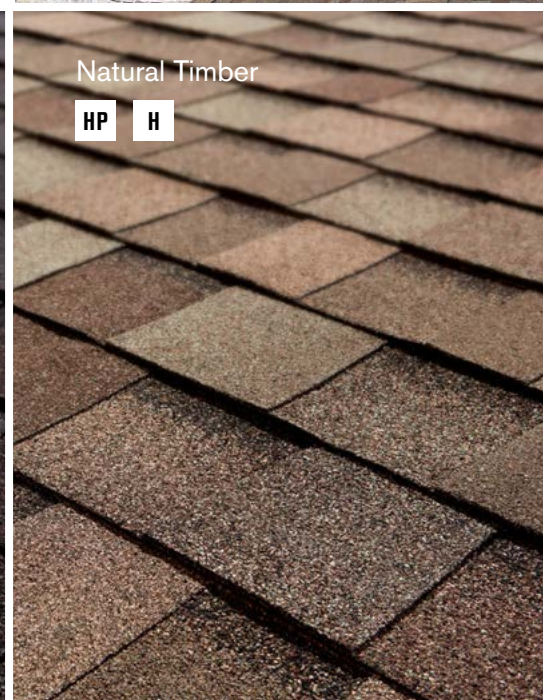

Black Walnut

Welcome beauty home with the lively tones and intense warmth and contrast of America's Natural Colors. Inspired by the woody browns, stormy greys and other vibrant hues found in nature, these colors will help you craft a roof that fits your personal style.

Natural Timber

Painted Desert

Painted Desert

H

Black Walnut

HP H

Natural Timber

HP H

Thunderstorm Grey

HP H

Weathered Wood

CLASSIC
COLORS

HERITAGE® CLASSIC COLORS COLLECTION

Oxford Grey

Symbols shown beside each color name denote product options and availability.

HP Heritage Premium Shingles **H** Heritage Shingles

Make your home a focal point with classic, traditional shades. With Classic Colors, choose from a selection of charming greys, elegant reds and earth tones to create a roof that complements your home's unique style.