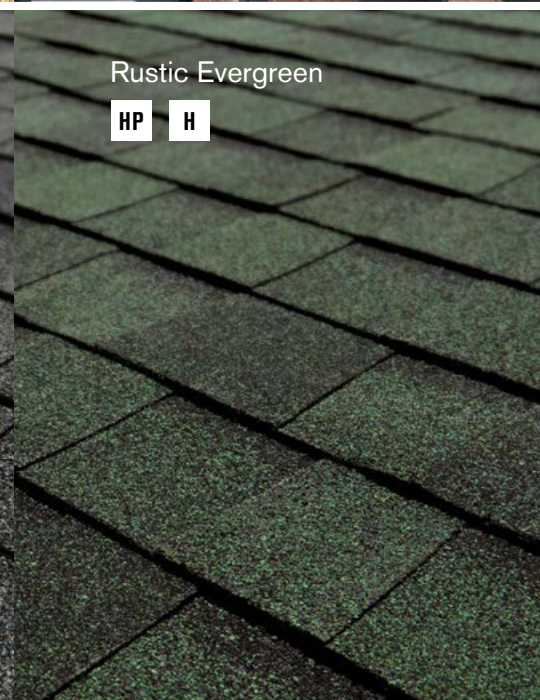

Additional accessories include Underlayments, Shingle Starter, Cements & Sealants, Heritage Shingle Options, Ventilation and Hip & Ridge Shingles.

See back for details.

Driftwood

Driftwood

H

Shadow Grey

H

Rustic Evergreen