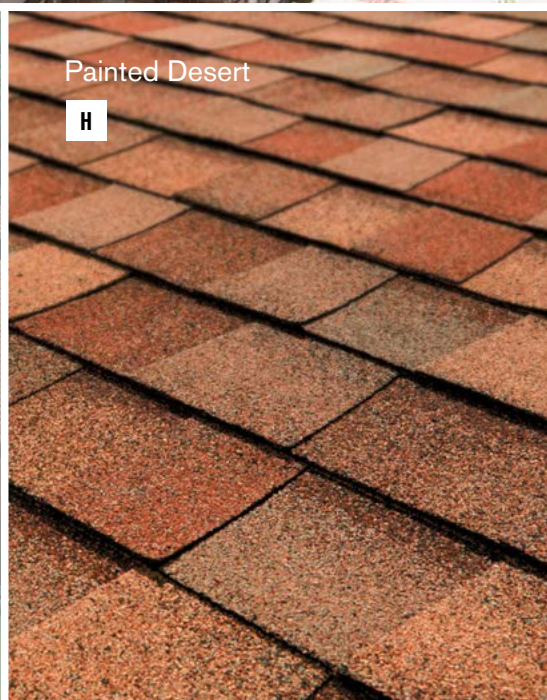

HERITAGE® AMERICA'S NATURAL COLORS COLLECTION

Symbols shown beside each color name denote product options and availability. **HP** Heritage Premium Shingles **H** Heritage Shingles

PRIOR TO MAKING YOUR FINAL COLOR SELECTION, TAMKO RECOMMENDS VIEWING AN ACTUAL ROOF INSTALLATION OF THE SAME SHINGLE COLOR AND MANUFACTURING PLANT YOU ARE CONSIDERING FOR THE FULL IMPACT OF COLOR BLENDING AND PATTERNS. AS COLORS VARY BY REGION, YOU MAY WANT TO VISIT WWW.TAMKO.COM AND VIEW COLORS AVAILABLE BY ZIP CODE. HOUSE PHOTOGRAPHY IN THIS BROCHURE MAY HAVE BEEN DIGITALLY MODIFIED OR CREATED USING PHOTOGRAPHS OF ACTUAL SHINGLES. PRINTED REPRODUCTION OF THE SHINGLE COLORS IS AS ACCURATE AS OUR PRINTING WILL PERMIT. PRIOR TO INSTALLING THE SHINGLES, OPEN A BUNDLE AND VIEW A FEW OF THE SHINGLES TO BE CERTAIN IT IS THE COLOR YOU SELECTED. TAMKO WILL NOT BE RESPONSIBLE FOR COLOR CLAIMS ONCE THE SHINGLES ARE INSTALLED ON A ROOF.

Welcome beauty home with the lively tones and intense warmth and contrast of America's Natural Colors. Inspired by the woody browns, stormy greys and other vibrant hues found in nature, these colors will help you craft a roof that fits your personal style.

H

HP H

HP H

HP H