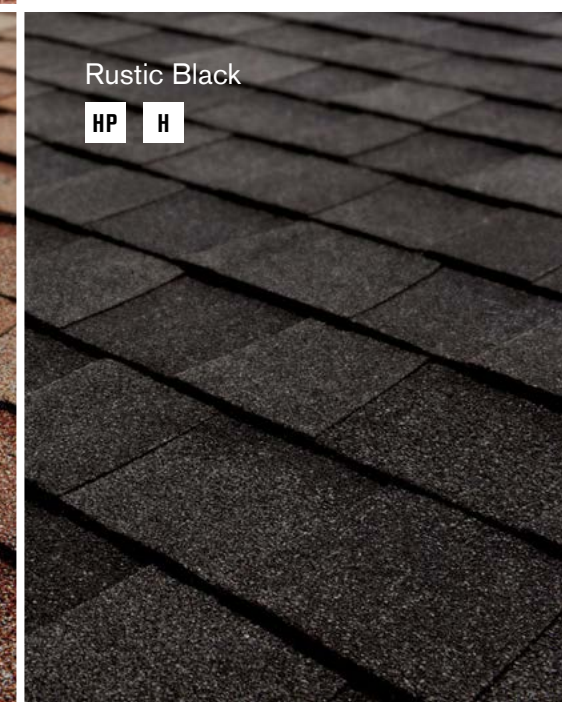

Rustic Black

HP H