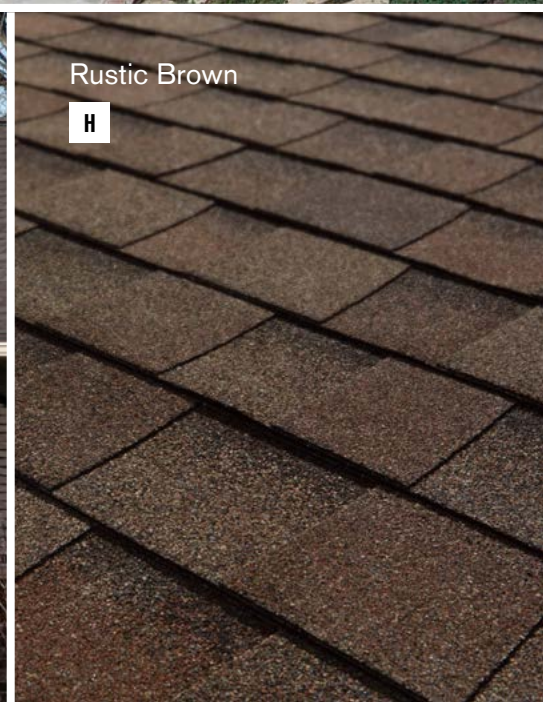

HERITAGE® CLASSIC COLORS COLLECTION

Symbols shown beside each color name denote product options and availability.

HP Heritage Premium Shingles **H** Heritage Shingles

Make your home a focal point with classic, traditional shades. With Classic Colors, choose from a selection of charming greys, elegant reds and earth tones to create a roof that complements your home's unique style.

Invest in curb appeal. Roofing is the highest return on investment for exterior remodeling projects, according to the NARI and National Association of REALTORS.

REALTOR® Mag, Dec. 2015, <http://www.tamko.com/realtormag-value>

H

H

HP

H

HP H