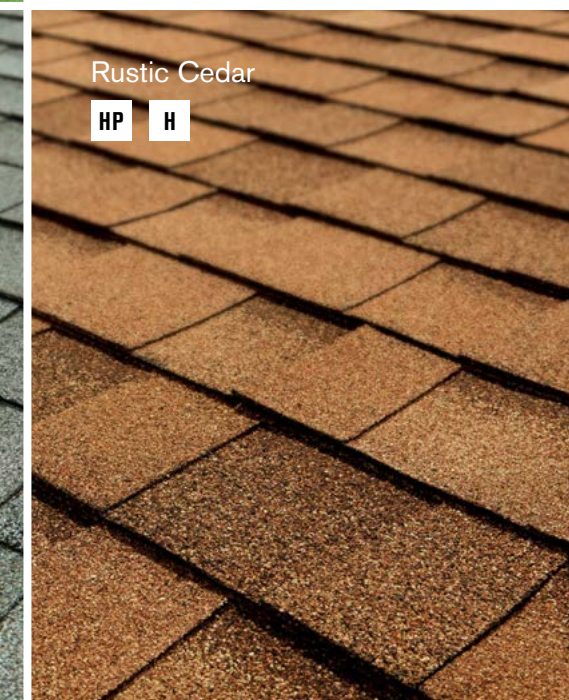

Rustic Cedar

HP H