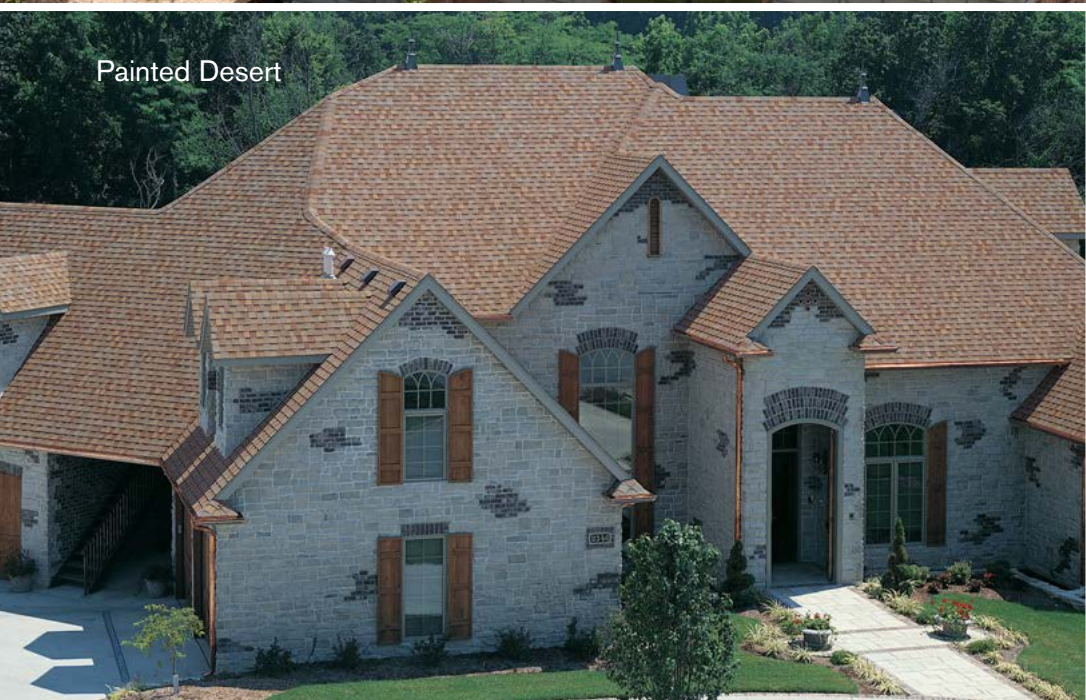

Black Walnut