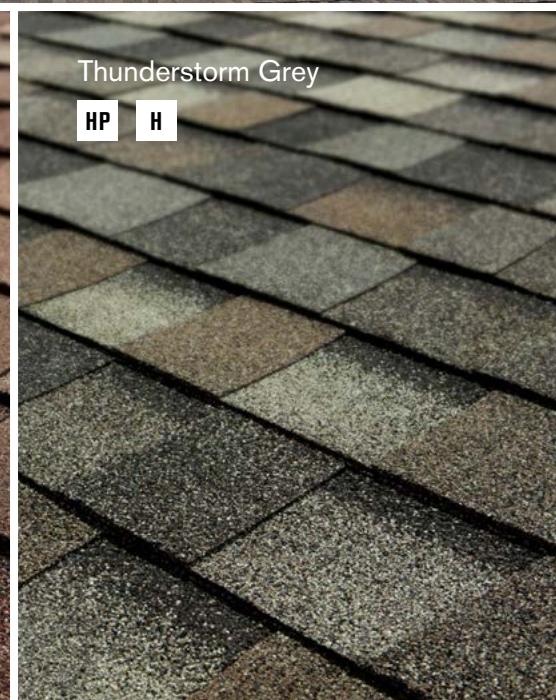

Black Walnut

Welcome beauty home with the lively tones and intense warmth and contrast of America's Natural Colors. Inspired by the woody browns, stormy greys and other vibrant hues found in nature, these colors will help you craft a roof that fits your personal style.

Thunderstorm Grey

HP H

Weathered Wood

CLASSIC
COLORS

HERITAGE® CLASSIC COLORS COLLECTION

Oxford Grey

Symbols shown beside each color name denote product options and availability.

HP Heritage Premium Shingles **H** Heritage Shingles

Make your home a focal point with classic, traditional shades. With Classic Colors, choose from a selection of charming greys, elegant reds and earth tones to create a roof that complements your home's unique style.